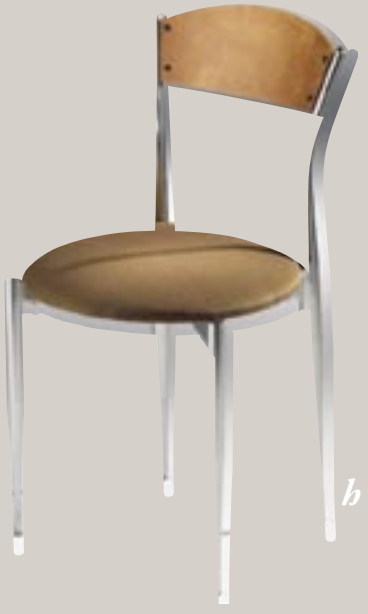

# Café Twist™ Grande

*a*

*c*

*b*

*e*

*d*

*f*

*g*

*h*

**a. 194-UPS**  
17-1/2" w x 19" d x 31" h

**c. 194-30**  
19" w x 18-1/2" d x 42-1/2" h

**e. 193**  
17-1/2" w x 19" d x 31" h

**b. 194**  
17" w x 19" d x 31" h

**d. 193-30**  
19" w x 18-1/2" d x 42-1/2" h