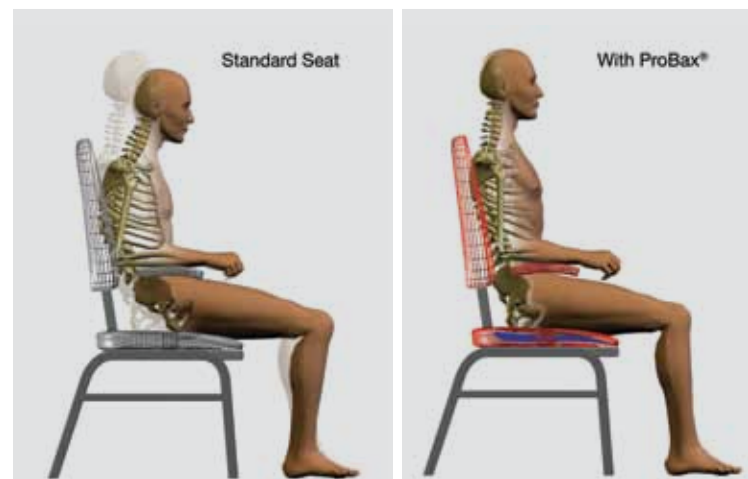

Standard seating vs. ProBax.

ProBax seating technology subtly supports and tilts the pelvis, improving blood and oxygen flow – an advantage that translates into proven health benefits and more sustained alertness over time. That way, seated attendees can retain a sharper focus on the content at hand and less thought on the chairs they're in.

Measurably better blood flow.

Maximum Venous Outflow (MVO) testing – a means for calculating relative blood flow in the lower extremities – has shown that ProBax-infused seating improves vascular performance by an average of 12 to 13 percent. It's the kind of result that's easy for anyone to take comfort in.

- Increased alertness
- Fatigue reduction
- Decreases in venous pooling
- Improved weight distribution
- Healthier spinal alignment

MTS seating with ProBax is available on the following series:

Note: can be applied to standard or COMFORTweb™ seats. Other MTS models may be available – contact your MTS Sales Coordinator for up to date details.

Traditional seating can cause the pelvis to rotate backward forcing the spine into a "C" shaped kyphotic curve, resulting in slumped posture and premature fatigue.

ProBax enables the spine to adopt its natural "S" shaped lordotic curve. The difference provides a better line-of-sight, along with enhanced lower back support.